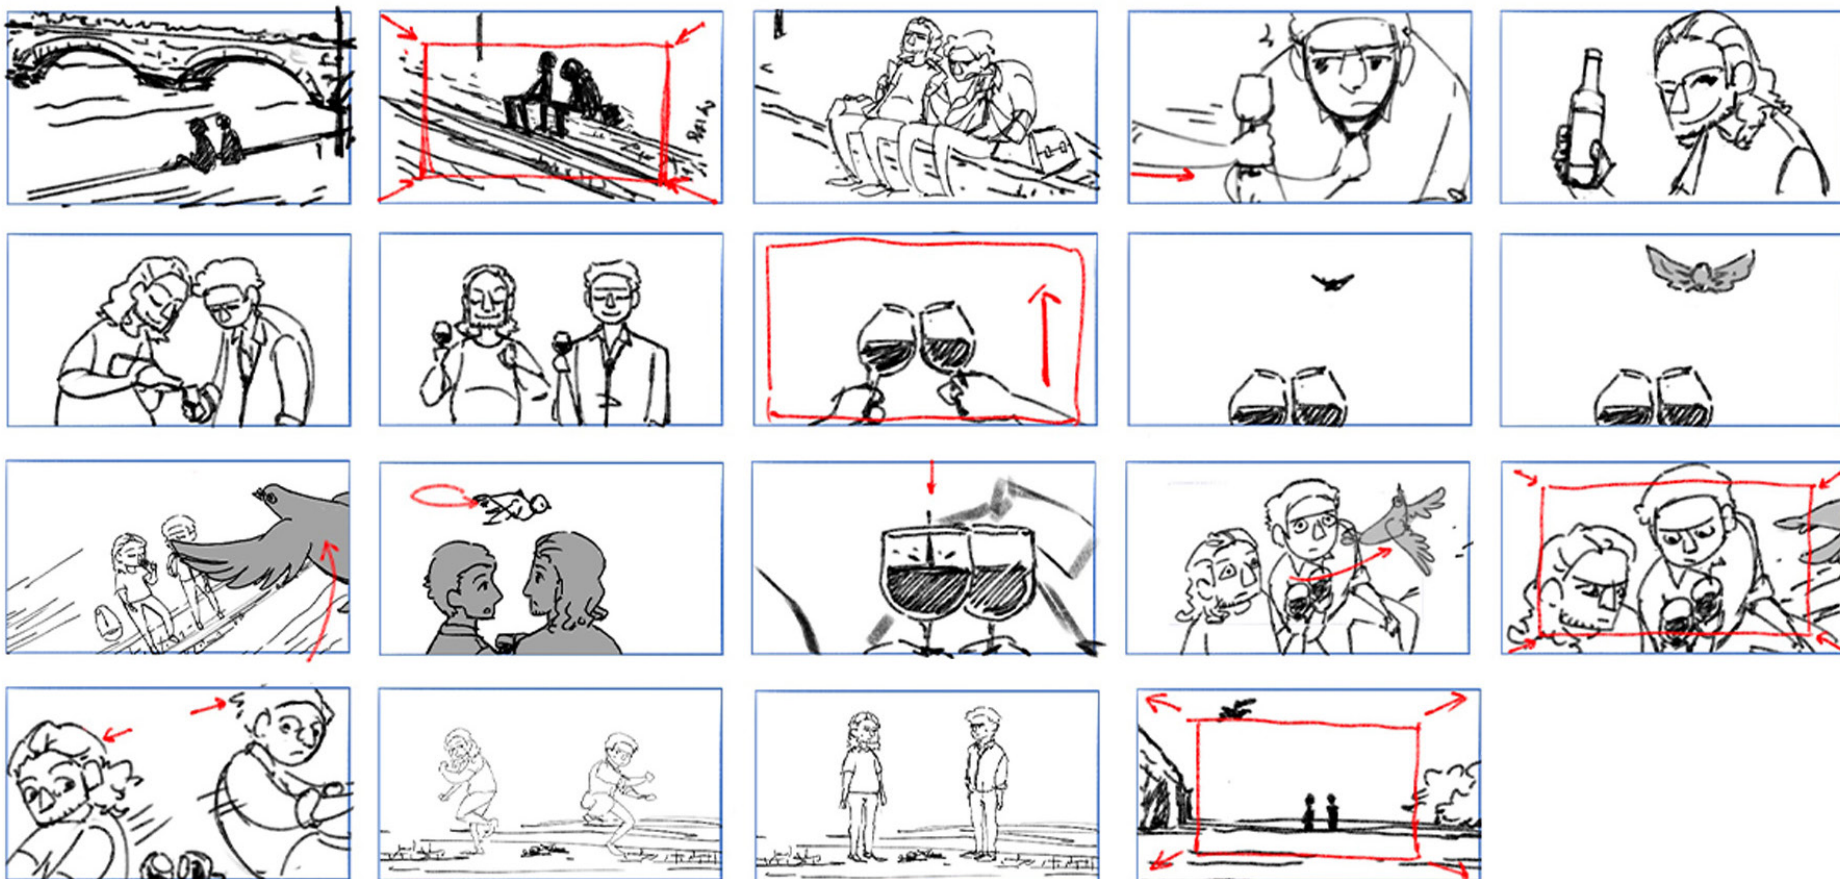

PROTFOLIO

Ying Long

Layout

Planet Toad

Layout

The Last Sighting

Layout

TOAST

Layout

God Arrange Winter for Sleeping

REDCAP

The Redcap is an evil fairy from the Scottish border regions, they are notorious for their violent nature, and they dye their caps in the blood of their victims.

Redcaps are usually depicted as small, wicked old men, wearing iron boots and a blood-red cap. They would attack trespassers in their territory.

Character Design 角色设计

Beneath the Mask

Character Design 角色设计

Beneath the Mask

Character Design 角色设计

Beneath the Mask

number A

maxin biologist

number B

number C

background 背景