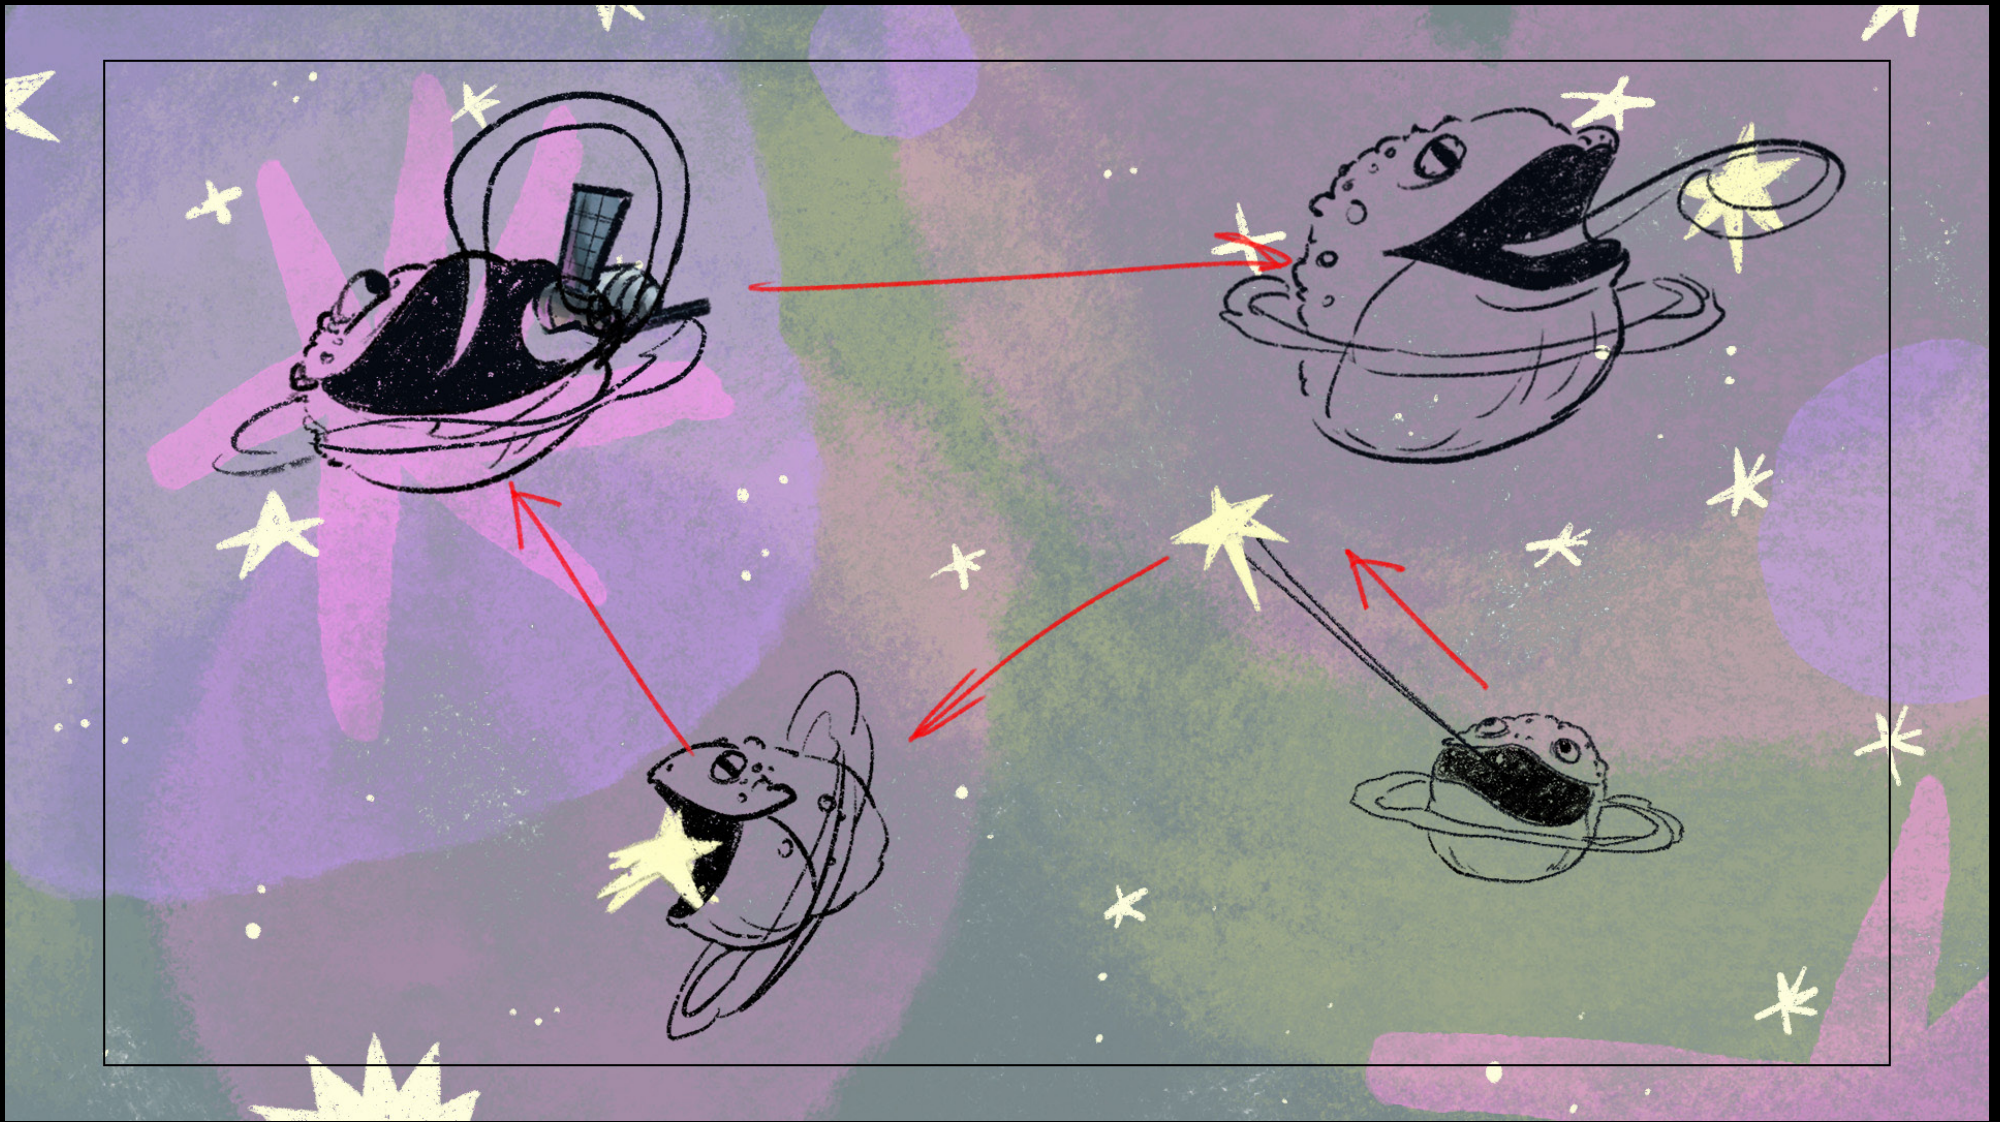

PROTFOLIO

Ying Long

Layout

Planet Toad

Layout

The Last Sighting

Layout

TOAST

Layout

God Arrange Winter for Sleeping

REDCAP

The Redcap is an evil fairy from the Scottish border regions, they are notorious for their violent nature, and they dye their caps in the blood of their victims.

Redcaps are usually depicted as small, wicked old men, wearing iron boots and a blood-red cap. They would attack trespassers in their territory.

Character Design 角色设计

Beneath the Mask

Character Design 角色设计

Beneath the Mask

Character Design 角色设计

Beneath the Mask

number A

maxin biologist

number B

number C

background 背景