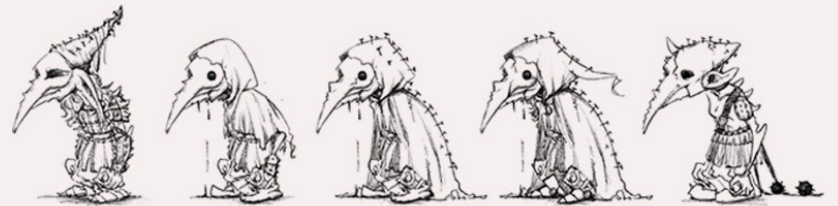

PROTFOLIO

Ying Long

Layout

Planet Toad

Layout

The Last Sighting

Layout

TOAST

Layout

God Arrange Winter for Sleeping

REDCAP

The Redcap is an evil fairy from the Scottish border regions, they are notorious for their violent nature, and they dye their caps in the blood of their victims.

Redcaps are usually depicted as small, wicked old men, wearing iron boots and a blood-red cap. They would attack trespassers in their territory.

Character Design 角色设计

Beneath the Mask

Character Design 角色设计