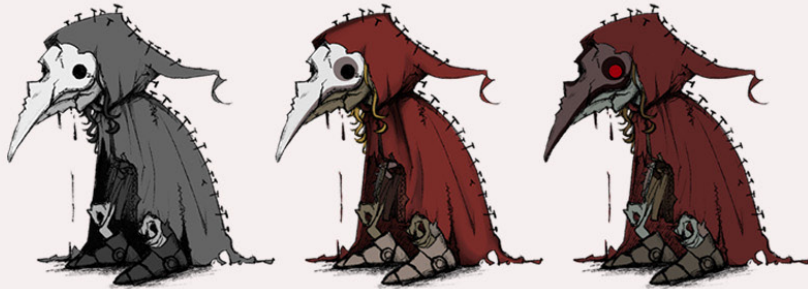

PROTFOLIO

Ying Long

Layout

Planet Toad

Layout

The Last Sighting

Layout

TOAST

Layout

God Arrange Winter for Sleeping

REDCAP

The Redcap is an evil fairy from the Scottish border regions, they are notorious for their violent nature, and they dye their caps in the blood of their victims.

Redcaps are usually depicted as small, wicked old men, wearing iron boots and a blood-red cap. They would attack trespassers in their territory.

Character Design 角色设计

Beneath the Mask

Character Design 角色设计

Beneath the Mask

Character Design 角色设计

Beneath the Mask

number A

maxin biologist

number B

number C

background 背景