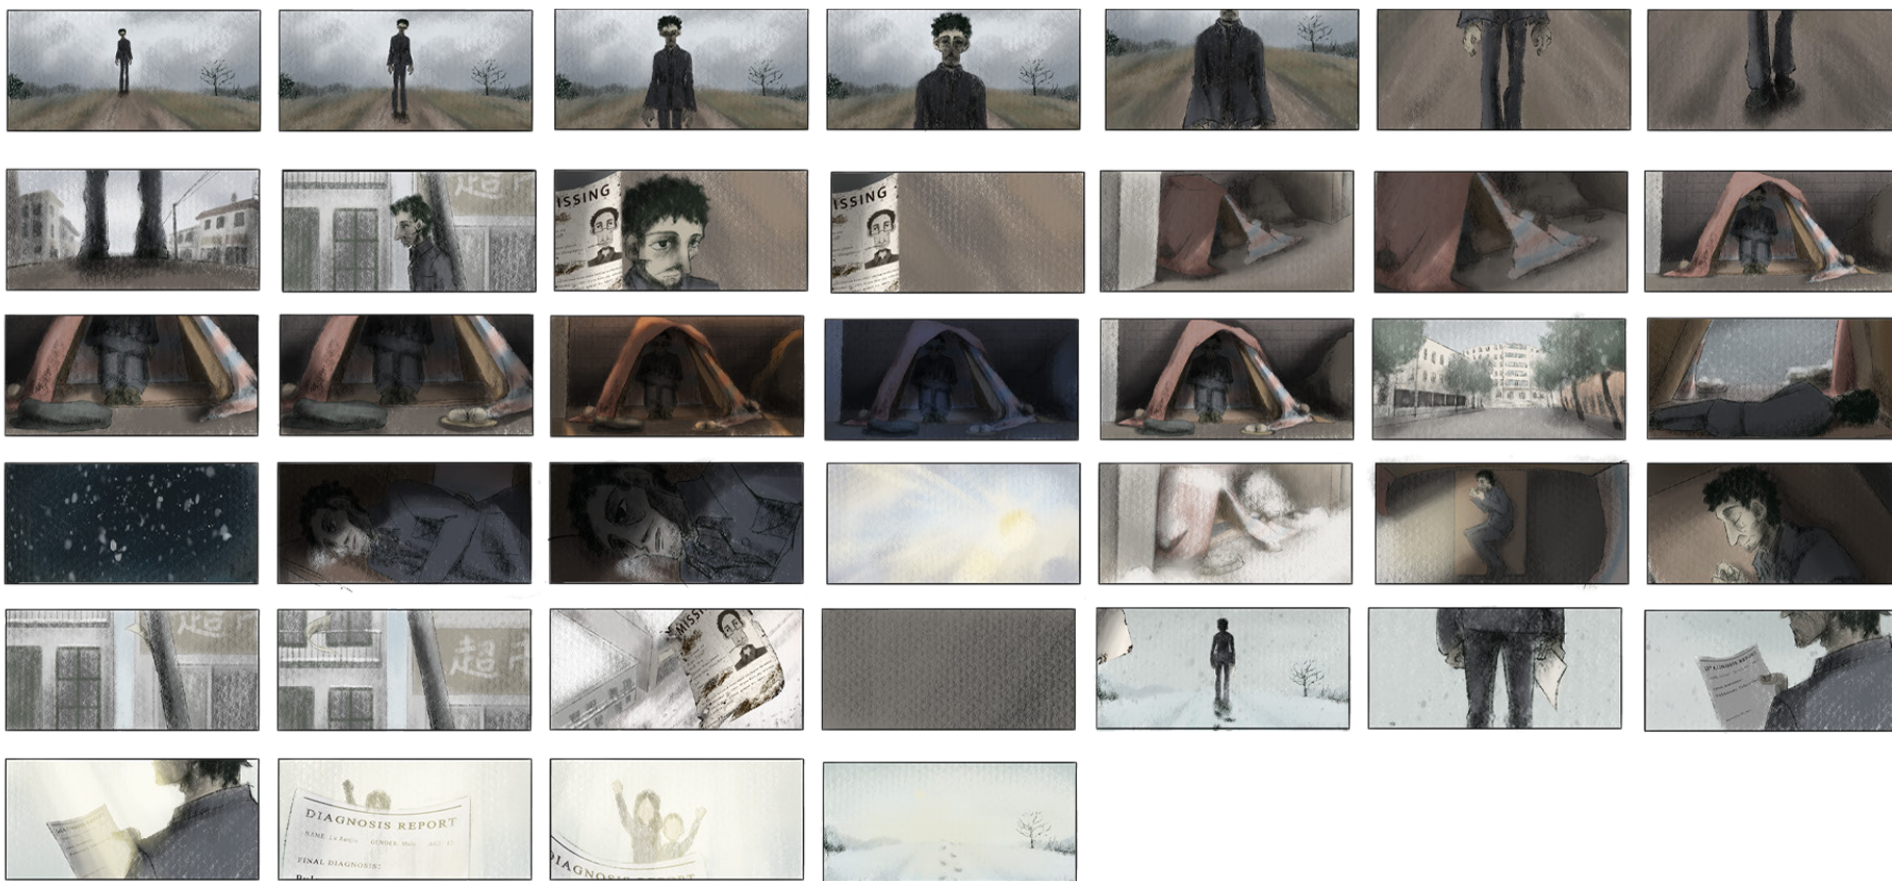

PROTFOLIO

Ying Long

Layout

Planet Toad

Layout

The Last Sighting

Layout

TOAST

Layout

God Arrange Winter for Sleeping

REDCAP

The Redcap is an evil fairy from the Scottish border regions, they are notorious for their violent nature, and they dye their caps in the blood of their victims.

Redcaps are usually depicted as small, wicked old men, wearing iron boots and a blood-red cap. They would attack trespassers in their territory.

Character Design 角色设计

Beneath the Mask

Character Design 角色设计

Beneath the Mask

Character Design 角色设计

Beneath the Mask

number A

maxin biologist

number B

number C

background 背景