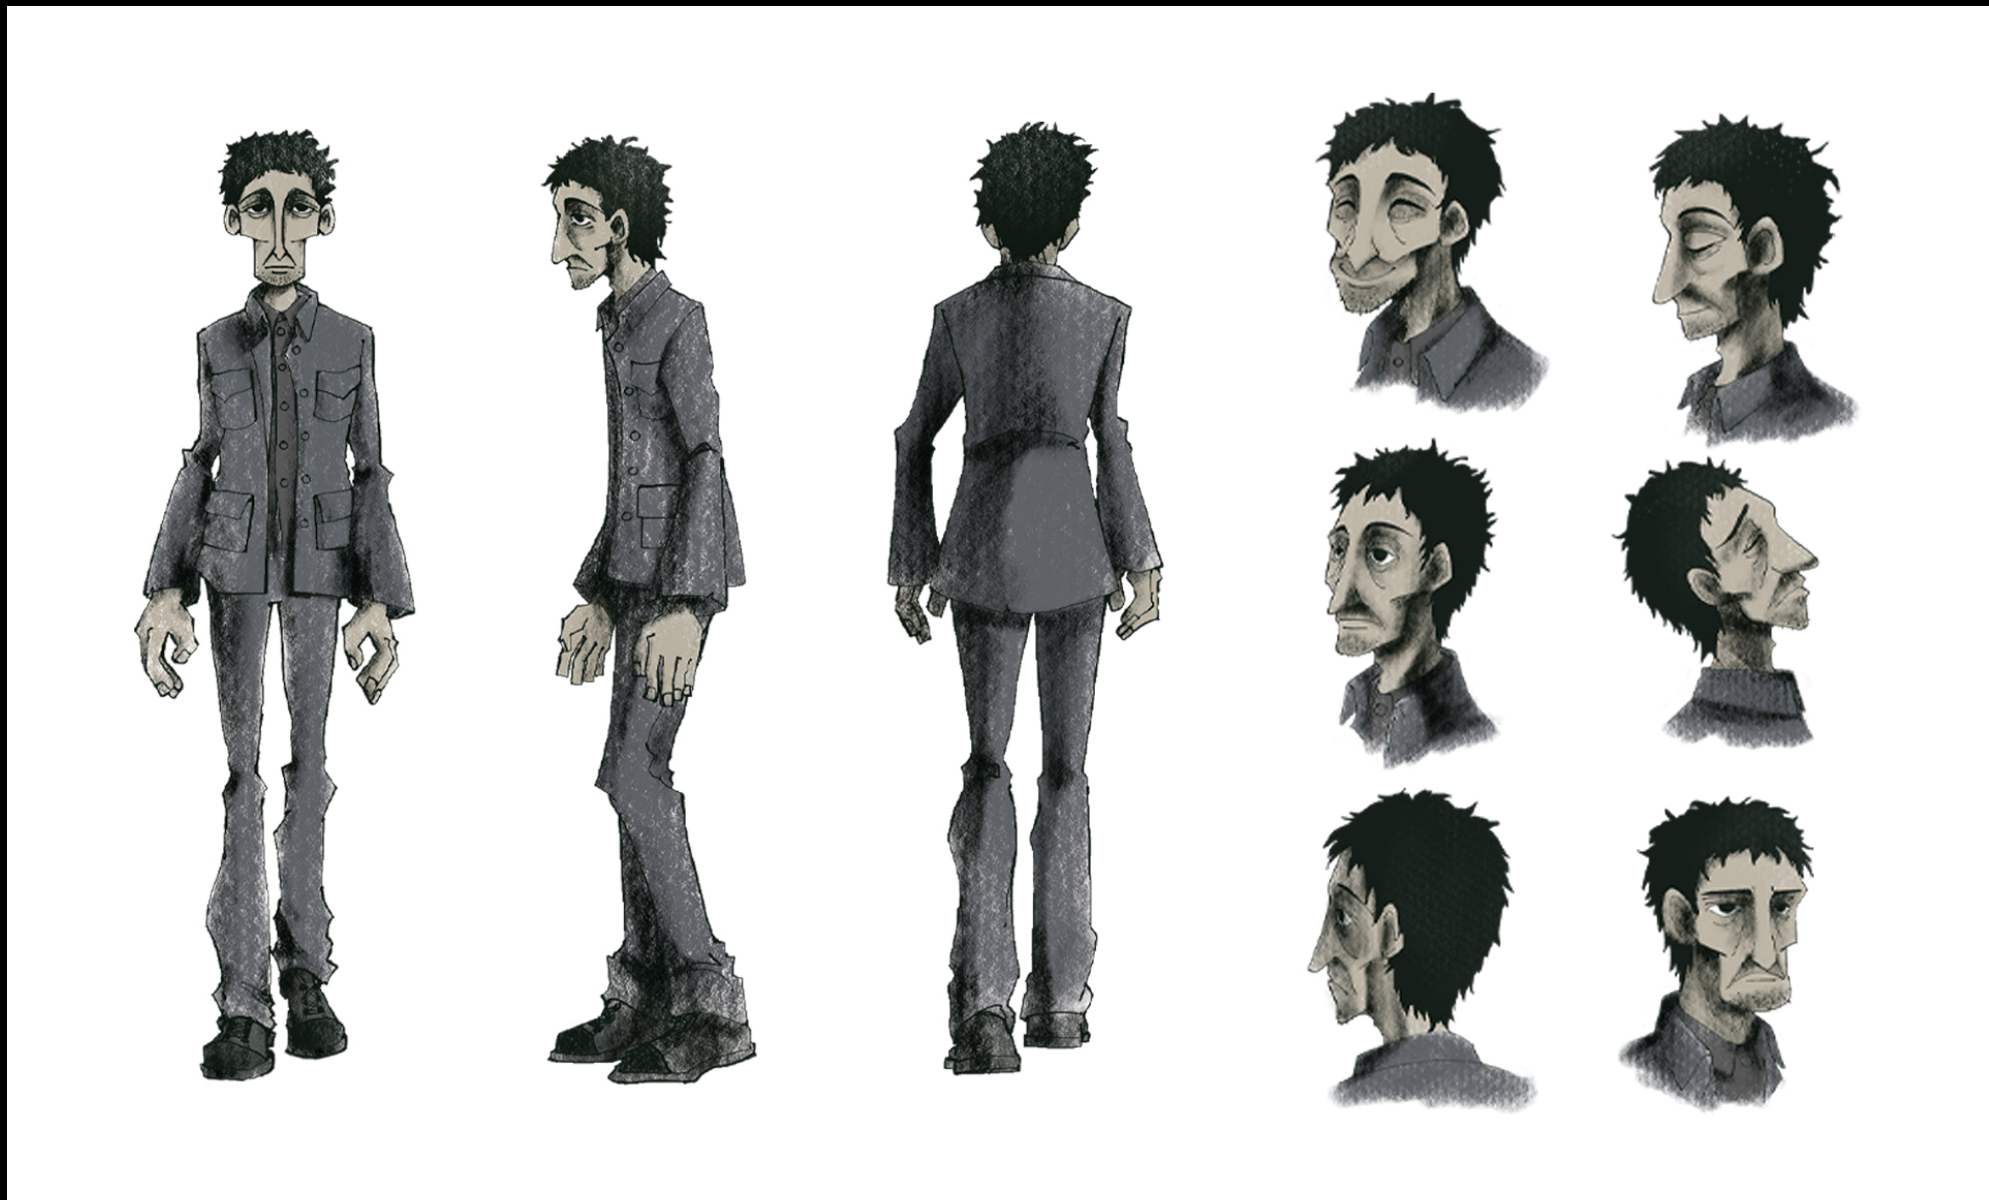

Layout

God Arrange Winter for Sleeping

REDCAP

The Redcap is an evil fairy from the Scottish border regions, they are notorious for their violent nature, and they dye their caps in the blood of their victims.

Redcaps are usually depicted as small, wicked old men, wearing iron boots and a blood-red cap. They would attack trespassers in their territory.

Character Design 角色设计

Beneath the Mask

Character Design 角色设计

Beneath the Mask

Character Design 角色设计

Beneath the Mask

number A

maxin biologist

number B

number C

background 背景