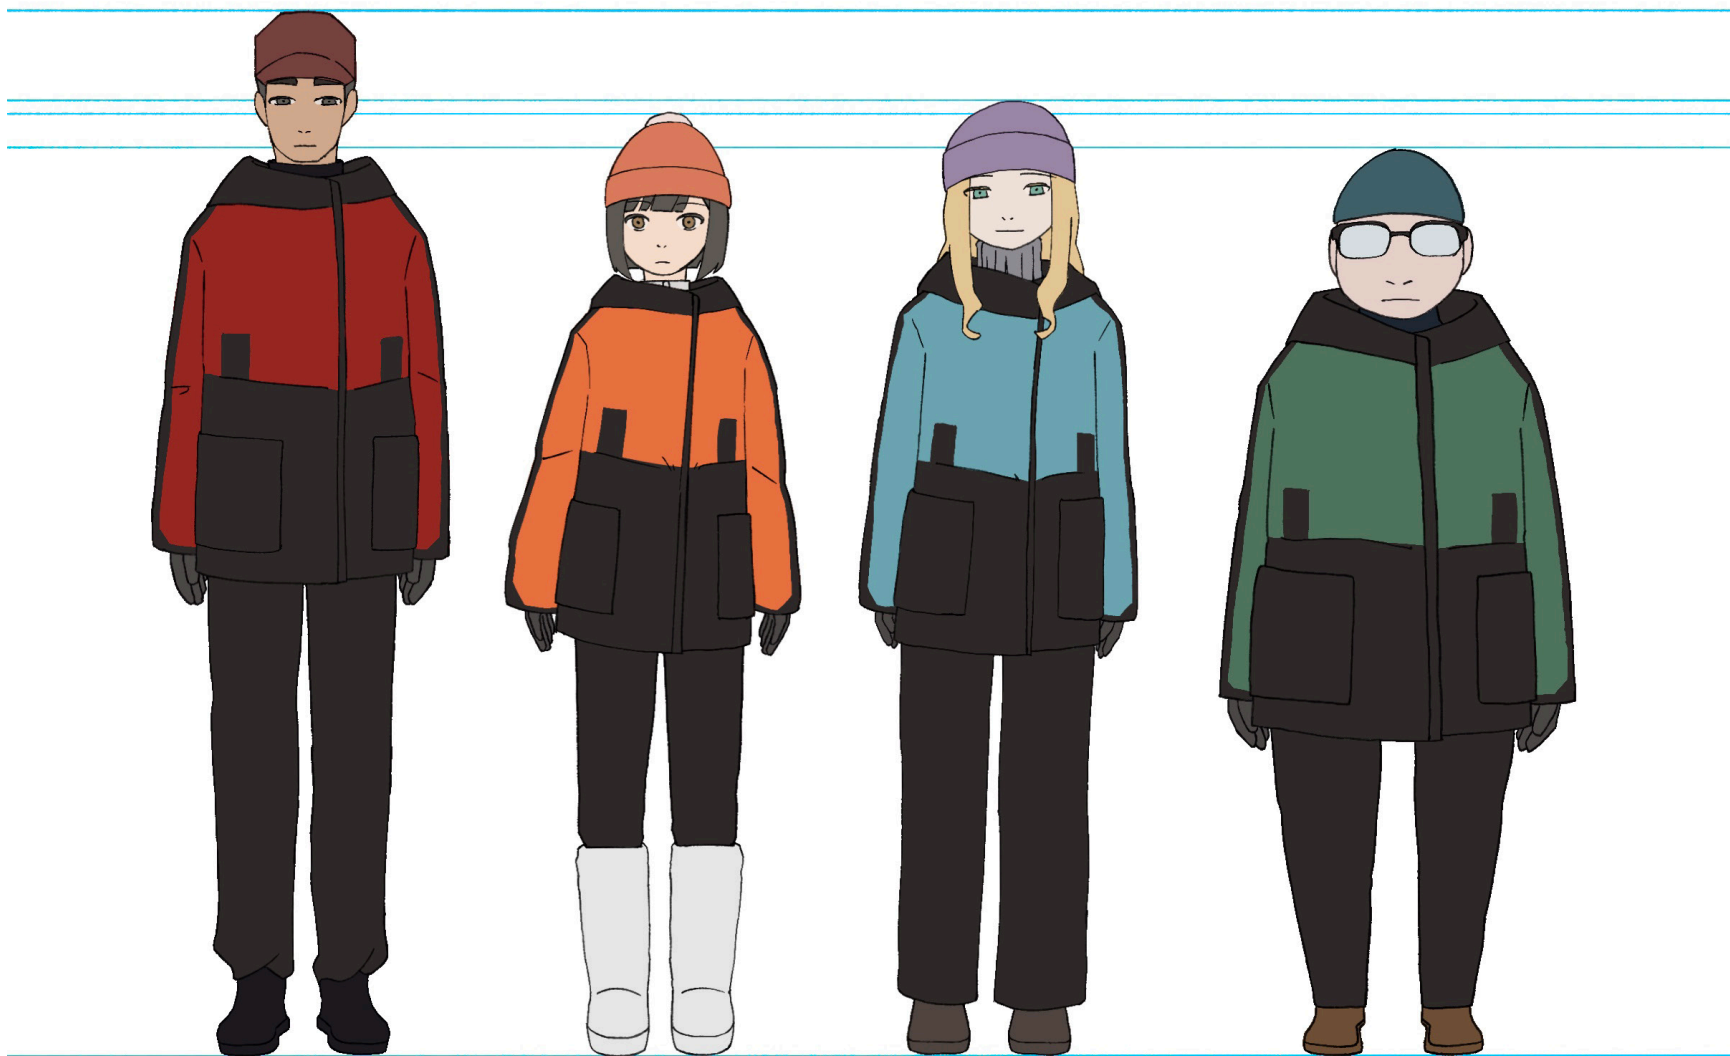

Layout

God Arrange Winter for Sleeping

REDCAP

The Redcap is an evil fairy from the Scottish border regions, they are notorious for their violent nature, and they dye their caps in the blood of their victims.

Redcaps are usually depicted as small, wicked old men, wearing iron boots and a blood-red cap. They would attack trespassers in their territory.

Character Design 角色设计

Beneath the Mask

Character Design 角色设计

Beneath the Mask

Character Design 角色设计

Beneath the Mask

number A

maxin biologist

number B

number C

background 背景

Planet Toad